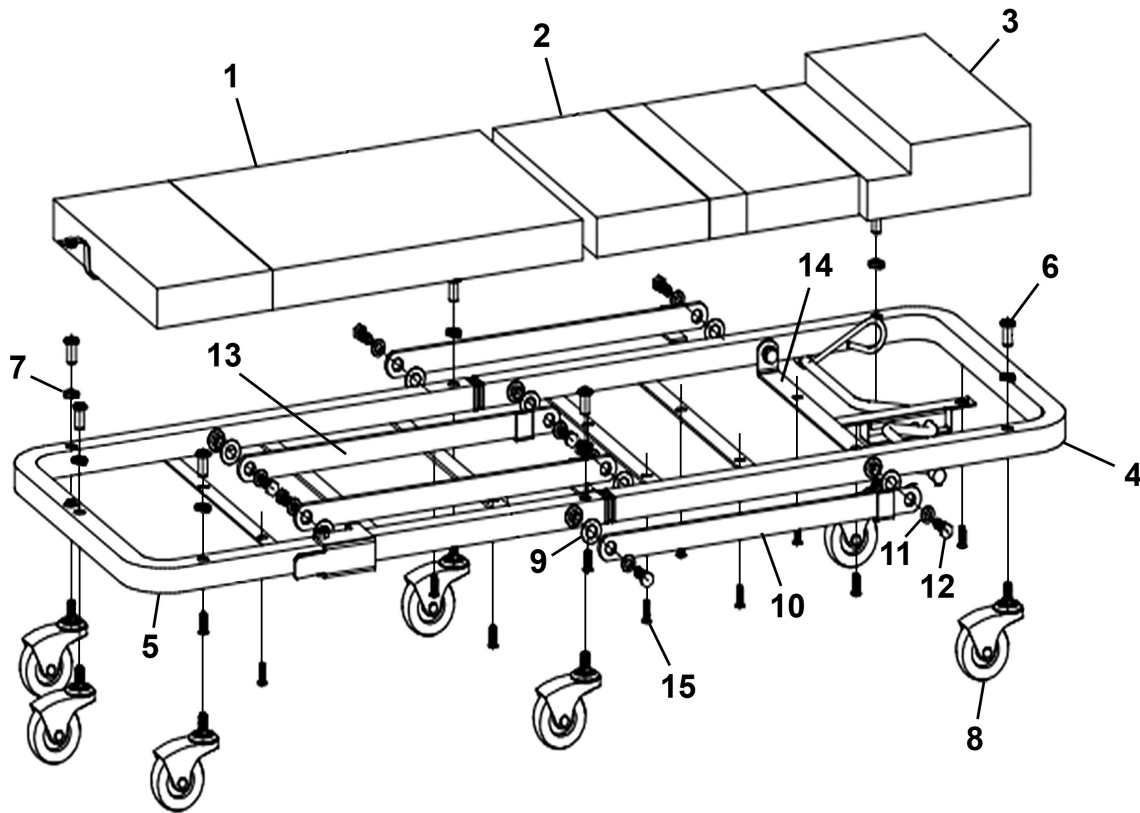

Parts Information:
**Creeper/Seat Steel with 7 Wheels &
 Adjustable Head Rest**
Model No: SCR79.V2

Item	Part No.	Description
1	SCR79-V2-01	Lower Cushion
2	SCR79-V2-02	Middle Cushion
3	SCR79-V2-03	Head Cushion
4	SCR79-V2-04	Front Frame
5	SCR79-V2-05	Rear Frame
6	SCR79-V2-06	Castor Wheel Nut
7	SWM10.S	Spring Washer M10 Zinc
8	SCR79-V2-08	Swivel Castor Wheel

Item	Part No.	Description
9	SWM8.S	Spring Washer M8 Zinc
10	SCR79-V2-10	Frame Connection Bar (A)
11	RW825.S	Repair Washer M8 X 25 Zinc
12	SS825.S	Hex Head Set Screw M8 X 25 Zinc
13	SCR79-V2-13	Frame Connection Bar (B)
14	SCR79-V2-14	Support Bar (U-Shape)
15	MSC620.S	Csk Phillips Machine Screw M6 X 20 Zinc